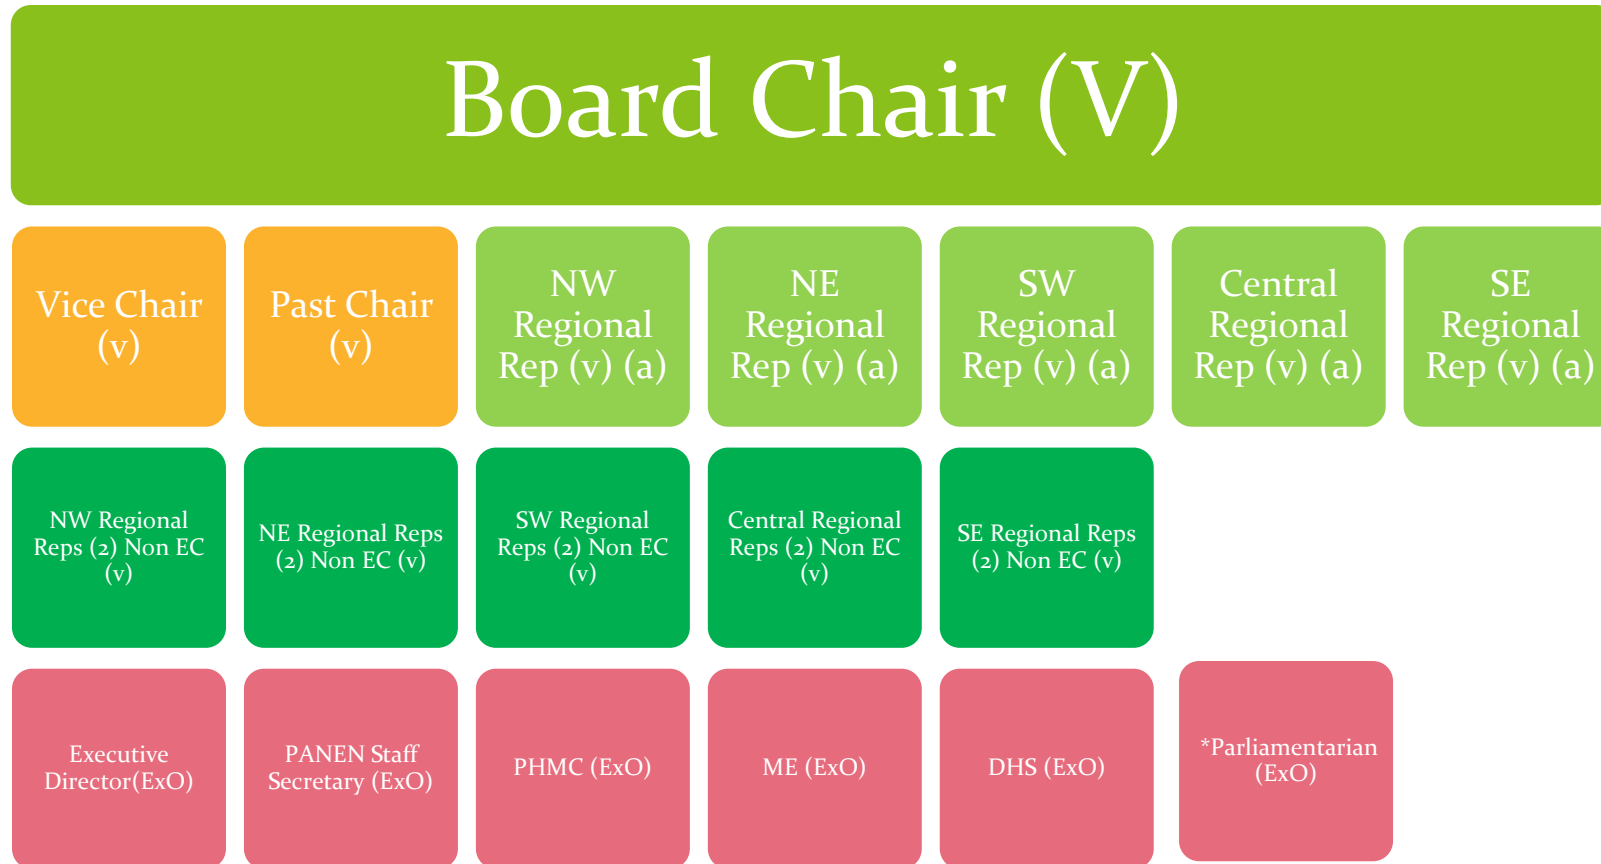

PANEN Board

- Parliamentarian is an appointed position and may be filled by a non Elected Officer
- Non EC= Non Executive Committee Members
- V= Voting Ability
- A= Appointment
- ExO= Ex-Officio